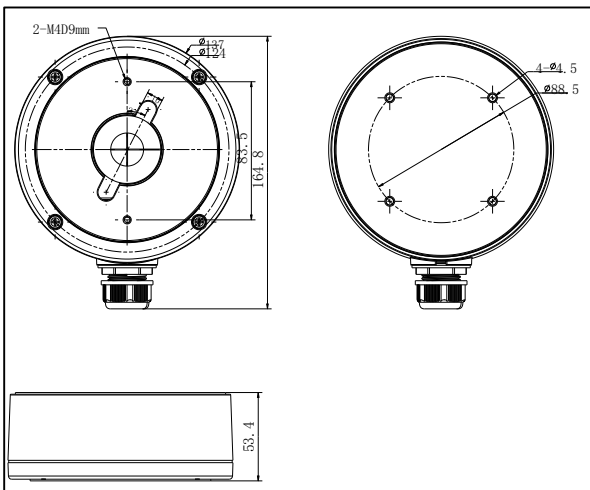

DS-1280ZJ-DM22

Junction Box for Dome Camera

Features:

- Aluminum alloy material with surface spray treatment
- Waterproof design

Dimension:

Order Model:

DS-1280ZJ-DM22

Parameter:

Model	DS-1280ZJ-DM22
Parameters	Junction Box for Dome Camera
Appearance	Hikvision White
Material	Aluminum Alloy
Dimension	Φ 137×164.8×53.4mm
Weight	520g

Notice:

- The bracket should be installed on flat wall
- Waterproof rubber is necessary for outdoor application
- The wall must be capable of supporting over 3 times as much as the total weight of the camera and the mount.
- The maximum load capacity of the bracket is 4.5KG

Note: The actual dome camera may vary from the picture above.